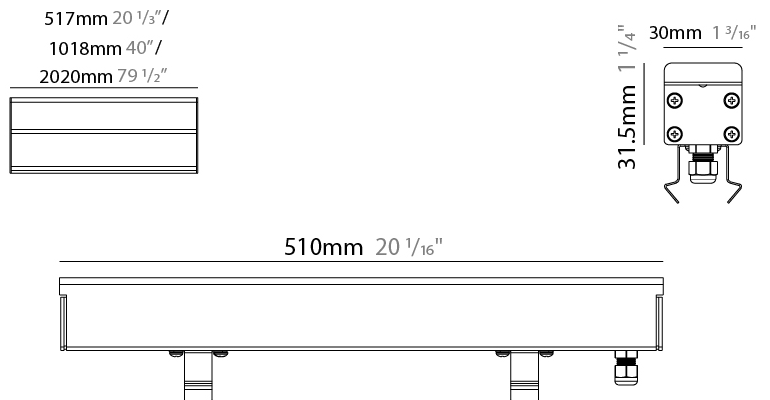

PROJECT	
TYPE	
SPECIFIER	
QUANTITY	
DATE	

RANGER 30 RECESSED

E12I0030-RGBW

base number

1. To build a product code in our configurator select the specify button on the base model # product page
2. To build a manual product code on this datasheet choose from the options listed below in blue font and add the suffix to the base model #

GENERAL

Series: Ranger 30
Brand: Unonovesette
Division: Exterior
Mounting Type: Recessed
Mounting Location: In-Ground
Subcategory: Drive Over

PHYSICAL

Shape: Rectangle
Length (mm): 510
Length (in): 20
Width (mm): 30
Width (in): 1 1/16
Height (mm): 31.5
Height (in): 1 1/4
Light Distribution: Direct
Weight (kg): 0.56
Weight (lbs): 1.2
Load Resistance (kg): 5000
Load Resistance (lbs): 11023
Fixture Finish: Opal White
Fixture Material: Extruded PMMA with Opal
Cable Details: IP67 300mm Cable

ELECTRICAL

Lamp Type: LED
Input Wattage (W): 11.5
Dimming: DMX
Control Gear: DMX
Driver Included: No
Driver Location: Remote
Driver Type: Constant Voltage - Universal
Driver Class: Class 2
Input Voltage (V): 120 - 277
Output Voltage (V): 24

LED

Color Temperature (°K): RGBW
CRI: >90 CRI
Lamp Life (hrs): 100000
Special LEDs offerings: RGBW

OPTICAL

Optic°: 150
Beam Angle: Diffused
Adjustability: Fixed

RATINGS AND CERTIFICATIONS

Certified By: Certified for North American Standards
IP rating: IP67
IK Rating: IK10